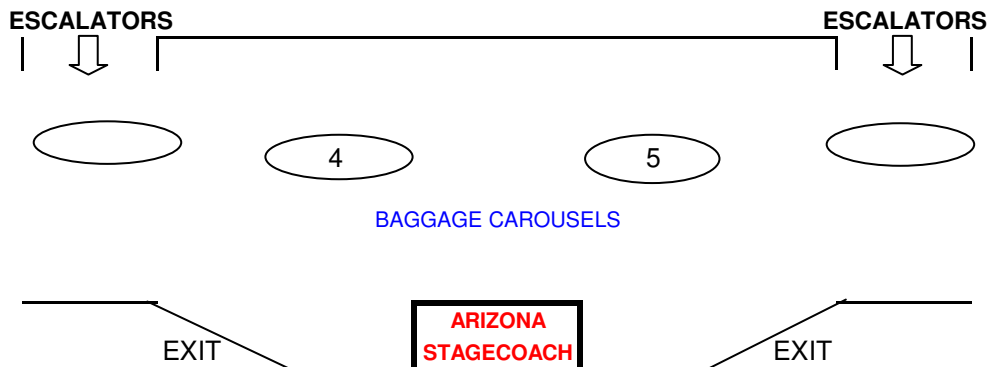

ARIZONA STAGECOACH

TUCSON AIRPORT DOOR TO DOOR SHUTTLE TO YOUR HOTEL

ARRIVAL:

AFTER CLAIMING YOUR LUGGAGE, IN THE LOWER LEVEL, CHECK IN AT THE
ARIZONA STAGECOACH COUNTER
YOU WILL HAVE AN APPROXIMATE 15 MINUTE WAIT - IF YOU HAVE NOT MADE YOUR
RETURN RESERVATION YOU CAN MAKE IT WHILE YOU ARE WAITING

FOLLOW THE OVERHEAD "SHARED RIDE VANS" SIGNS

DEPARTURE:

A CHANGE OR CANCELLATION MUST BE MADE TWO HOURS PRIOR TO PICK UP TIME
CALL (520) 889-1000

GROUP NAME: AMERICAN CONFERENCE ON
PHARMACOMETRICS (ACOP)